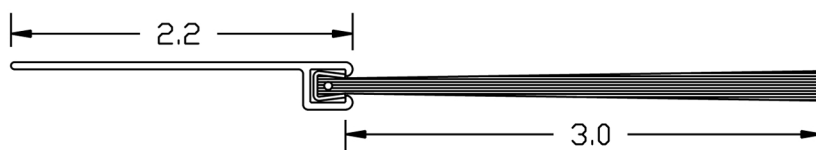

## WEATHERSTRIP BRUSH SEAL for Rolling Curtain Doors

### FRAME HEADER DOOR BRUSH SEAL

**STANDARD** HEADER SEAL  
C002.2 W/ 2.0" BRUSH

C002.2 W/ 1.0" BRUSH

C002.2 W/ 1.5" BRUSH

C002.2 W/ 3.0" BRUSH

C001.2 W/ 1.0" BRUSH

C001.2 W/ 1.5" BRUSH

C001.2 W/ 2.0" BRUSH