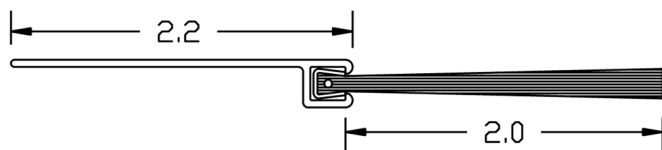

Self Storage Seals

WEATHERSTRIP BRUSH SEAL for Rolling Curtain Doors

FRAME HEADER DOOR BRUSH SEAL

STANDARD HEADER SEAL
C002.2 W/ 2.0" BRUSH