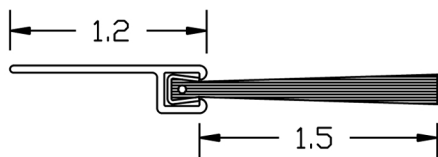

### FRAME HEADER DOOR BRUSH SEAL

**STANDARD** HEADER SEAL  
C002.2 W/ 2.0" BRUSH

C002.2 W/ 1.0" BRUSH

C002.2 W/ 1.5" BRUSH

C002.2 W/ 3.0" BRUSH

C001.2 W/ 1.0" BRUSH

C001.2 W/ 1.5" BRUSH

C001.2 W/ 2.0" BRUSH