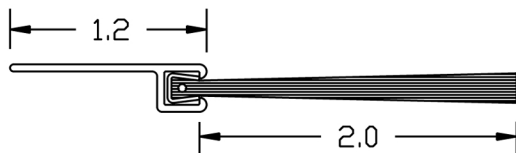

### FRAME HEADER DOOR BRUSH SEAL

**STANDARD** HEADER SEAL  
C002.2 W/ 2.0" BRUSH

C002.2 W/ 1.0" BRUSH

C002.2 W/ 1.5" BRUSH

C002.2 W/ 3.0" BRUSH

C001.2 W/ 1.0" BRUSH

C001.2 W/ 1.5" BRUSH

C001.2 W/ 2.0" BRUSH