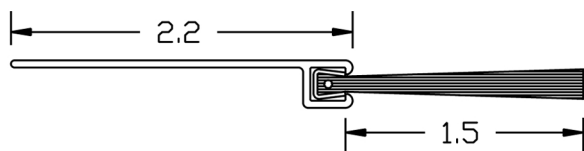

### FRAME HEADER DOOR BRUSH SEAL

**STANDARD** HEADER SEAL  
C002.2 W/ 2.0" BRUSH

C002.2 W/ 1.0" BRUSH

C002.2 W/ 1.5" BRUSH

C002.2 W/ 3.0" BRUSH

C001.2 W/ 1.0" BRUSH

C001.2 W/ 1.5" BRUSH

C001.2 W/ 2.0" BRUSH