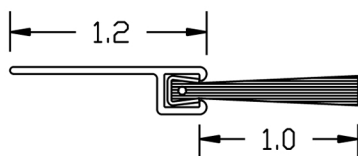

### FRAME HEADER DOOR BRUSH SEAL

**STANDARD** HEADER SEAL  
C002.2 W/ 2.0" BRUSH

C002.2 W/ 1.0" BRUSH

C002.2 W/ 1.5" BRUSH

C002.2 W/ 3.0" BRUSH

C001.2 W/ 1.0" BRUSH

C001.2 W/ 1.5" BRUSH

C001.2 W/ 2.0" BRUSH